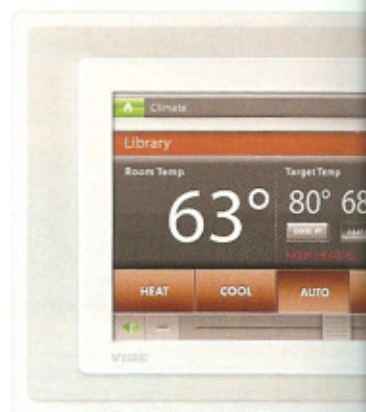

Colorado vNet Climate Application

Multi-zone management of Aprilaire with pre-integrated Color Touchscreen. Installation is simple using vNet Production software.

www.coloradovnet.com